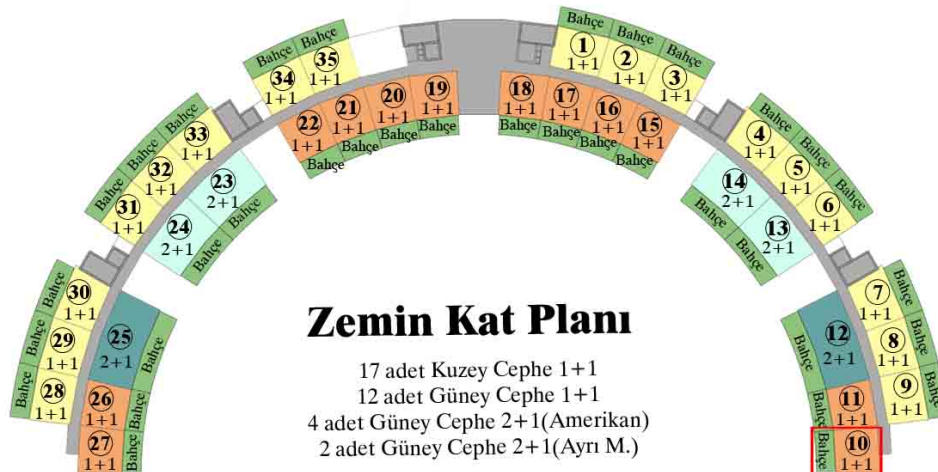

BEYOND ALL

By Anso

10 NUMARALI DAİRE

1+1

Zemin Kat

Güney Cephe

Genel Brüt Alan : 72.50 m²

Tapu Brüt Alanı : 41.50 m²

Net Alan : 35.85 m²

Bahçe : 21.00 m²